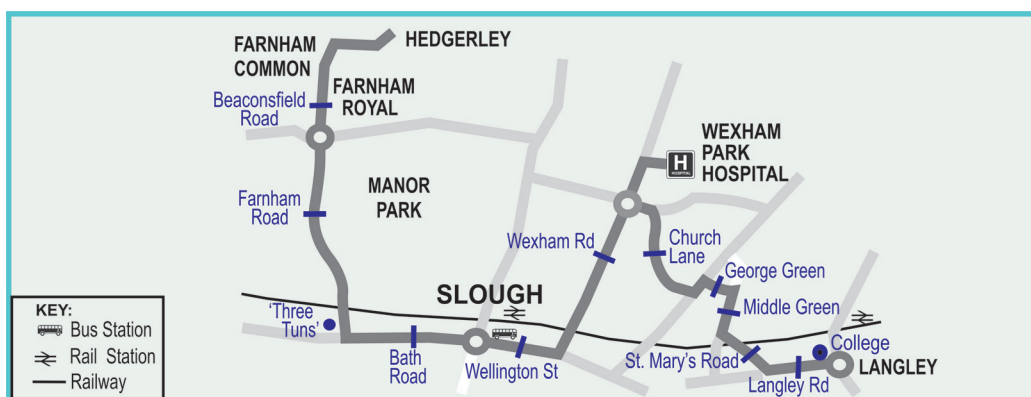

Hedgerley - Slough - Wexham Park - Langley

Hospital Link
Jason Tours
40

Daytime Frequency
= every 2 hours

WEXHAM PARK HOSPITAL LINK

This service is operated under contract to Buckinghamshire County Council

Days of week Mondays to Saturdays (except Public Holidays)

Days	M-F	M-F	M-F	M-F
HEDGERLEY, Stevenson Road	0818	1010	1210	1430 1618
Farnham Common, Foresters Arms	0823	1015	1215	1435 1623
Farnham Royal, The Pump	0827	1019	1219	1439 1627
Salt Hill, Three Tuns	0836	1027	1227	1447 1635
SLOUGH, Wellington Street ⇌	0843	1032	1232	1452 1640
WEXHAM PARK HOSPITAL	0850	1042	1242	1502
George Green, Blinco Lane	1049	1249	1509
St Mary's Road, Langley Road	1053	1253	1513
LANGLEY ROAD, College	1057	1257	1517
LANGLEY ROAD, College	0910	1110	1340	1527
St Mary's Road, Langley Road	0914	1114	1344	1531
George Green, Blinco Lane	0918	1118	1348	1535
WEXHAM PARK HOSPITAL	0925	1125	1355	1542
SLOUGH, Wellington Street ⇌	0935	1135	1405	1552 1640
Salt Hill, Three Tuns	0941	1141	1411	1558 1646
Farnham Royal, The Pump	0950	1150	1420	1607 1655
Farnham Common, Foresters Arms	0953	1153	1423	1610 1658
HEDGERLEY, Stevenson Road	0958	1158	1428	1615 1703

B
U
S
T
I
M
E
T
A
B
L
E
S

8

8A

4
0

Codes:

⇌ : Rail station nearby
M-F: Mondays to Fridays only

Route: Farnham Royal, Beaconsfield Road, Farnham Road, Bath Road, Wellington Street, Wexham Road, Wexham Park Hospital, Church Lane, Uxbridge Road (George Green), Coronation Avenue, Blinco Lane, Middle Green, St. Mary's Road, Langley Road.