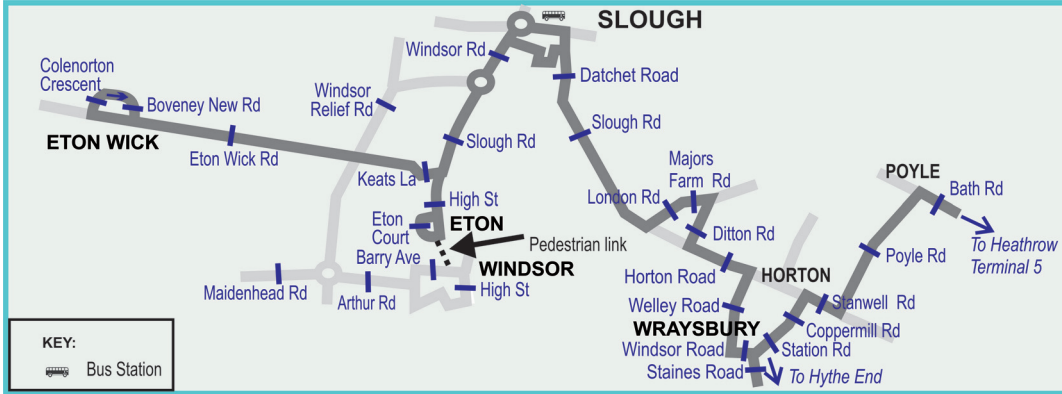

Heathrow, Terminal 5 - Slough - Eton Wick

via Wraysbury, Datchet and Eton

Daytime Frequency
= every 60 minutes

This service is supported by Slough Borough Council, Royal Borough of Windsor & Maidenhead and British Airports Authority

Days of week Mondays to Fridays (except Public Holidays)

Service No	60	60	61*	60	60	60	60	60	60	60	60	60	60	60	60
HEATHROW, Terminal 5	0555	0635	0725	0850	1010	1110	1215	1325	1425	1550	1710	1810	1920	2025	2225
Colnbrook, Old Station	0600	0640	0730	0855	1014	1115	1220	1330	1430	1555	1716	1816	1925	2029	2229
Poyle Industrial Estate	0602	0642	0733	0857	1016	1117	1222	1332	1432	1557	1718	1818	1927	2031	2231
Horton, Coppermill Road	0604	0644	0735	0859	1018	1119	1224	1334	1434	1559	1720	1820	1929	2033	2233
Wraysbury, Rail Station	0606	0646	0738	0901	1020	1121	1226	1336	1436	1601	1722	1822	1931	2035	2235
Wraysbury, Windsor Road	0608	0648	0749	0903	1022	1123	1228	1338	1438	1603	1724	1824	1933	2037	2237
Sunnymeads, Welley Road	0610	0650	0751	0905	1024	1125	1230	1340	1440	1605	1726	1826	1935	2039	2239
Horton Road, Ditton Road	0614	0654	0756	0910	1029	1130	1235	1345	1445	1610	1731	1831	1938	2042	2242
Datchet, The Green	0616	0657	....	0914	1033	1134	1239	1349	1449	1614	1735	1835	1941	2044	2244
Datchet The Myrke, Slough Road	0619	0700	....	0917	1036	1137	1242	1352	1452	1617	1738	1838	1944	2047	2247
Wellington Street, Sorting Office	0624	0705	0826	0922	1041	1142	1247	1357	1457	1622	1743	1843	1949	2051	2251
SLOUGH, Bus Stn [8] ⇌ arr.	0626	0707	0828	0924	1043	1144	1249	1359	1459	1624	1745	1845	1951	2053	2253
SLOUGH, Bus Stn [8] ⇌ dep.	....	0710	0843	0938	1043	1153	1253	1403	1503	1628	1755	1855	....	2055	....
ETON College	....	0717	0850	0945	1050	1200	1300	1410	1510	1635	1802	1902	....	2102	....
Windsor Bridge, Brocas Street	....	....	....	0947	1052	1202	1302	1412	1512	1637	1804	1904	....	2104	....
ETON WICK, Colenorton Crescent	....	0725	0857	0957	1102	1212	1312	1422	1522	1647	1813	1913	....	2113	....

*Service 61 serves Hythe End, Feathers Lane at 0745, Datchet Green, Horton Road at 0802, Langley Grammar School at 0810 and Slough Grammar School at 0822.

Days of week Saturdays