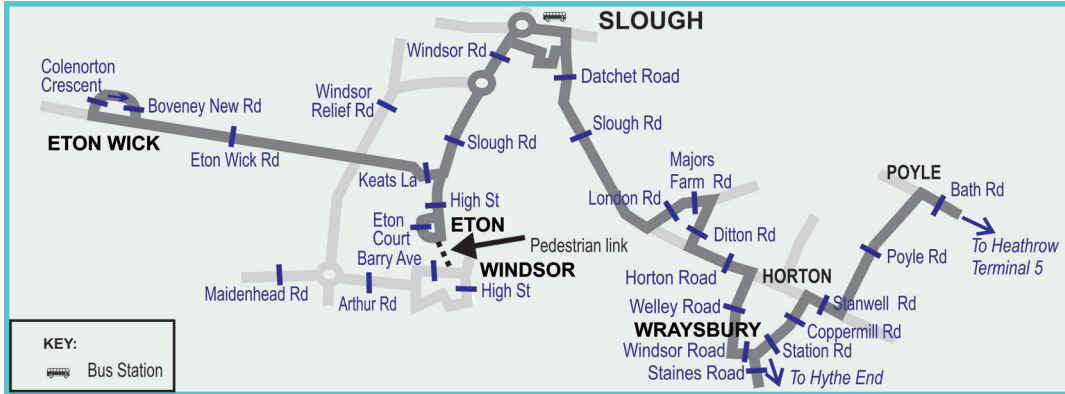

Eton Wick - Slough - Heathrow, Terminal 5

via Eton, Datchet and Wraysbury

BUS
T
I
M
E
T
A
B
L
E
S

5
8

6
0

6
1

Daytime Frequency
= approx. every 60 minutes

This service is supported by Slough Borough Council, Royal Borough of Windsor & Maidenhead and British Airports Authority

Codes: Rail station nearby
 Schooldays
 School Holidays

Days of week	Mondays to Fridays (except Public Holidays)															
Service No	60	60	60	60	60	60	60	60	60	60	61	61	60	60	60	60
Days																
Langley Grammar School	....	....	....	....	....	....	....	....	....	....	....	1550	....	....	....	....
Slough Grammar School	....	....	....	....	....	....	....	....	....	....	....	1555	....	....	....	....
ETON WICK, Colenorton Crescent	....	....	....	0730	0900	1000	1105	1215	1315	1425	....	....	1650	1816	1916	2116
Windsor Bridge, Brocas Street	....	....	....	0740	0910	1010	1115	1225	1325	1435	....	....	1700	1824	1923	2123
ETON College	....	....	....	0742	0912	1012	1117	1227	1327	1437	....	....	1702	1826	1925	2125
SLOUGH, Bus Stn [5] arr.	....	....	....	0750	0920	1020	1125	1235	1335	1445	....	....	1710	1833	1932	2132
SLOUGH, Bus Stn [5] dep.	0510	0555	0635	0755	0925	1025	1130	1240	1340	1455	1605	1605	1715	1835	1935	2135
Slough High Street, Observatory	0513	0558	0639	0800	0931	1031	1136	1246	1346	1501	1611	1611	1721	1840	....	....
Datchet The Myrke, Slough Road	0516	0601	0642	0804	0935	1035	1140	1250	1350	1505	1615	1615	1725	1843	1940	2140
Datchet, The Green	0519	0604	0646	0810	0938	1038	1143	1253	1353	1508	1618	1618	1728	1846	1943	2143
Horton Road, Ditton Road	0521	0607	0649	0814	0941	1041	1146	1256	1356	1512	1622	1622	1732	1849	1945	2145
Sunnymeads, Welley Road	0524	0611	0654	0819	0946	1046	1151	1301	1401	1517	1627	1627	1737	1853	1948	2148
Wraysbury, High Street	0526	0613	0656	0821	0949	1049	1154	1304	1404	1520	1630	1630	1740	1856	1951	2151
Hythe End, Feathers Lane	....	....	....	....	....	....	....	....	....	1525	1635	1635	....	....	....	....
Wraysbury, Rail Station	0528	0615	0658	0823	0951	1051	1156	1306	1406	1530	1640	1640	1742	1858	1953	2153
Horton, Coppermill Road	0530	0617	0700	0825	0953	1053	1158	1308	1408	1532	1642	1642	1744	1900	1955	2155
Poyle Industrial Estate	0532	0619	0702	0827	0955	1055	1200	1310	1410	1534	1644	1644	1746	1902	1957	2157
Colnbrook, Old Station	0534	0621	0705	0830	0957	1057	1202	1312	1412	1536	1646	1646	1748	1904	1959	2159
HEATHROW, Terminal 5	0540	0627	0712	0838	1003	1103	1208	1318	1418	1542	1652	1652	1753	1908	2003	2203