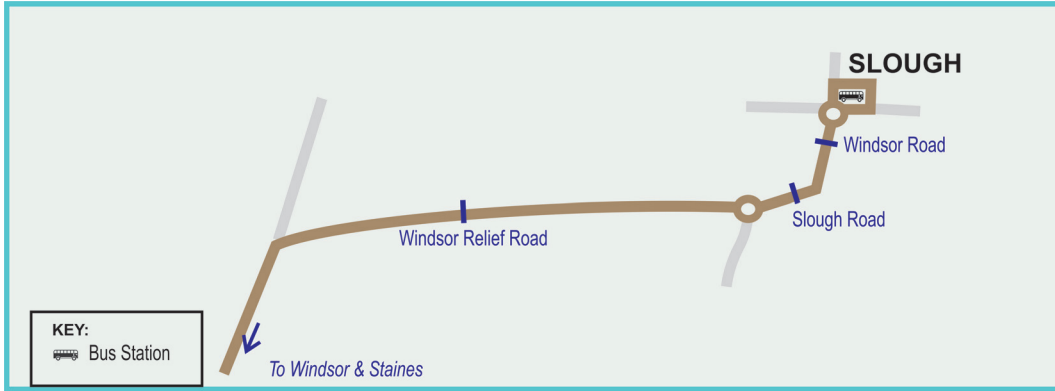

Heathrow, Terminal 5 - Staines - Slough

via Egham and Windsor

Daytime Frequency
= every 30 minutes

Days of week **Monday to Fridays (except Public Holidays)**

HEATHROW, Terminal 5	0610	0645	0720	0750	0825	0900	0935	1005	1035	05	35	1505	1535	1610	1645	1715		
STAINES, Bus Station [4] ⇌ arr.	0620	0655	0730	0805	0840	0915	0945	1015	1045	15	45	1515	1545	1620	1657	1729		
STAINES, Bus Station [4] ⇌ dep.	0625	0700	0735	0810	0845	0920	0950	1020	1050	then	20	50	1520	1550	1625	1702	1734	
Thorpe Road, Roundabout	0628	0703	0738	0814	0849	0924	0954	1024	1054	at	24	54	1524	1554	1629	1706	1738	
Pooley Green, Glebe Road	0631	0706	0741	0818	0853	0927	0957	1027	1057	these	27	57	1527	1557	1632	1709	1741	
Egham, Arndale Way	0636	0711	0746	0824	0859	0932	1002	1032	1102	mins.	32	02	until	1532	1602	1637	1714	1746
Royal Holloway College	0640	0715	0751	0829	0904	0937	1007	1037	1107	past	37	07	1537	1607	1642	1719	1751	
Englefield Green, Holly Tree	0642	0717	0753	0831	0906	0939	1009	1039	1109	each	39	09	1539	1609	1644	1721	1753	
Old Windsor, Bells of Ouzeley	0646	0722	0759	0837	0912	0945	1015	1045	1115	hour	45	15	1545	1615	1650	1727	1759	
Windsor Hospital, St Leonards Road	0653	0730	0807	0846	0921	0954	1024	1054	1124	54	24	1554	1624	1659	1736	1807		
Windsor, opposite Parish Church	0656	0733	0811	0850	0924	0957	1027	1057	1127	57	27	1557	1627	1702	1739	1810		
SLOUGH, Bus Station ⇌	0711	0750	0830	0907	0939	1012	1042	1112	1142	12	42	1612	1644	1720	1758	1828		

HEATHROW, Terminal 5	1800	1850	1940	2040	2140
STAINES, Bus Station [4] ⇌ arr.	1816	1902	1950	2050	2150
STAINES, Bus Station [4] ⇌ dep.	1820	1905	1955	2055	2155
Thorpe Road, Roundabout	1824	1909	1958	2058	2158
Pooley Green, Glebe Road	1827	1911	2000	2100	2200
Egham, Arndale Way	1832	1915	2004	2104	2204
Royal Holloway College	1837	1919	2008	2108	2208
Englefield Green, Holly Tree	1839	1921	2010	2110	2210
Old Windsor, Bells of Ouzeley	1844	1926	2014	2114	2214
Windsor Hospital, St Leonards Road	1851	1932	2020	2120	2220
Windsor, opposite Parish Church	1854	1935	2023	2123	2223
SLOUGH, Bus Station ⇌	1909	1948	2034	2134	2234

Route: Heathrow Terminal 5, A3044 Stanwell Road, London Road, South Street, Staines Bus Station, South Street, Thames Street, Clarence Street, Staines Bridge, Thorpe Road, Thorpe Lea Road, Pooley Green Road, Vicarage Road, Church Road, Station Road, High Street, Egham Hill, St. Judes Road, Priest Hill, Straight Road, Albert Road, Osborne Road, St Leonards Road Bus Stand, Frances Road, Sheet Street, High Street, Thames Street, Thames Avenue, River Street, Barry Avenue, Goswell Road, Arthur Road, Maidenhead Road, A332, Slough Road, Windsor Road, William Street, Wellington Street, Slough Bus Station.

Days of week **Saturdays**