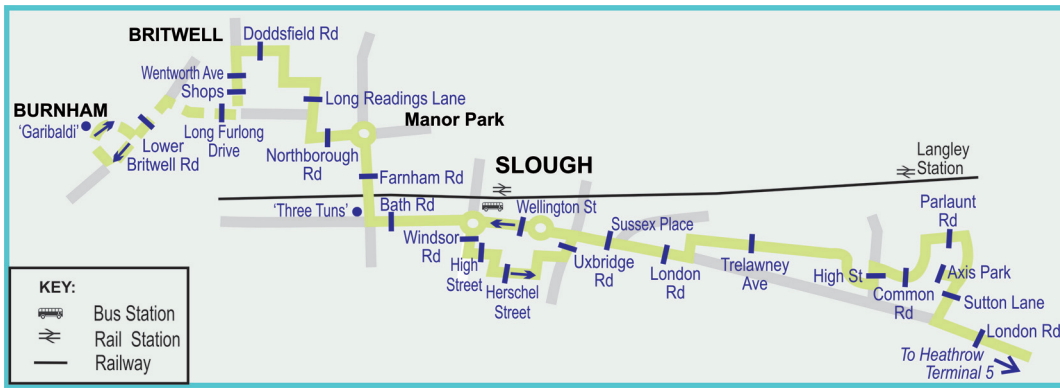

Heathrow Terminal 5 - Slough - Britwell/Burnham

Daytime Frequency
= every 60 minutes

Days of week **Mondays to Fridays (except Public Holidays)**

HEATHROW, Terminal 5	0542 0639	....	0740 0813 0849 0924 0954		1424 1454 1524 1558 1631 1707 1752
Colnbrook, Sutton Lane/Brands Hill	0548 0645	....	0747 0821 0857 0931 1001		1431 1501 1531 1605 1639 1715 1800
Axis Park	0549 0647	....	0749 0823 0859 0933 1003	then	1433 1503 1533 1607 1641 1717 1802
Tamar Way	0552 0651	0724 0754 0828 0904 0938	1008	every	1438 1508 1538 1612 1646 1722 1807
Trelawney Avenue, Shops	0556 0656	0729 0800 0835 0910 0942	1012	hour	1442 1512 1542 1616 1650 1726 1811
SLOUGH, Bus Stn [7] A arr.	0607 0709 0742	0815 0851 0924 0954	1024	until	1454 1524 1556 1630 1704 1740 1825
SLOUGH, Bus Stn [7] A dep.	0610 0712 0745 0818 0854 0927 0957 1027				1457 1528 1600 1634 1708 1745 1830
Salt Hill, Three Tuns	0614 0716 0750	0825 0900 0932 1002 1032			1502 1533 1606 1640 1714 1751 1835
Farnham Road, Essex Avenue	0618 0722 0756	0831 0906 0938 1008 1038			1508 1539 1612 1646 1722 1759 1842
Britwell, Shops	0625 0729 0803 0838	0913 0945 1015 1045			1515 1547 1620 1654 1730 1807 1849

HEATHROW, Terminal 5	1822 1852 1934 2036 2136 2236 2336
Colnbrook, Sutton Lane/Brands Hill	1829 1858 1940 2042 2142 2242 2342
Axis Park	1831 1900 1942 2043 2143 2243 2343
Tamar Way	1835 1904 1946 2046 2146 2246 2346
Trelawney Avenue, Shops	1839 1908 1949 2049 2149 2249 2349
SLOUGH, Bus Stn [7] A arr.	1852 1918 1957 2057 2157 2257 2357
SLOUGH, Bus Stn [7] A dep.	1900 .... 2000 2100 2200 2300 ....
Salt Hill, Three Tuns	1905 .... 2004 2104 2204 2304 ....
Farnham Road, Essex Avenue	1909 .... 2008 2108 2208 2308 ....
Britwell, Shops	1916 .... 2014 2114 2214 2314 ....
Burnham, Garibaldi	.... 2020 2120 2220 2320 ....

Code:
⇨ : Rail Station nearby

Days of week **Saturdays**

HEATHROW, Terminal 5	0542 0637 0732	....	0829 0857 0924 0954		1424 1454 1524 1554 1624 1654 1724 1831
Colnbrook, Sutton Lane/Brands Hill	0548 0643 0738	....	0835 0903 0931 1001		1431 1501 1531 1601 1631 1701 1731 1837
Axis Park	0549 0644 0739	....	0836 0904 0933 1003	then	1433 1503 1533 1603 1633 1703 1732 1839
Tamar Way	0552 0647 0742	....	0839 0908 0938 1008	every	1438 1508 1538 1608 1638 1707 1736 1842
Trelawney Avenue, Shops	0556 0651 0746	....	0842 0912 0942 1012	hour	1442 1512 1542 1612 1642 1711 1739 1846
SLOUGH, Bus Stn [7] A arr.	0607 0700 0755	....	0854 0924 0954 1024	until	1454 1524 1556 1624 1654 1723 1751 1854
SLOUGH, Bus Stn [7] A dep.	0610 0705 0800 0830 0858 0927 0957 1027				1457 1528 1600 1627 1657 1727 1758 1900
Salt Hill, Three Tuns	0614 0709 0804 0834	0903 0932 1002 1032			1502 1533 1606 1632 1702 1732 1802 1904
Farnham Road, Essex Avenue	0618 0713 0808 0838	0908 0938 1008 1038			1508 1539 1612 1638 1708 1738 1806 1908
Britwell, Shops	0625 0720 0815 0845	0915 0945 1015 1045			1515 1547 1620 1645 1715 1745 1812 1914
Burnham, Garibaldi					.... 1818 1920