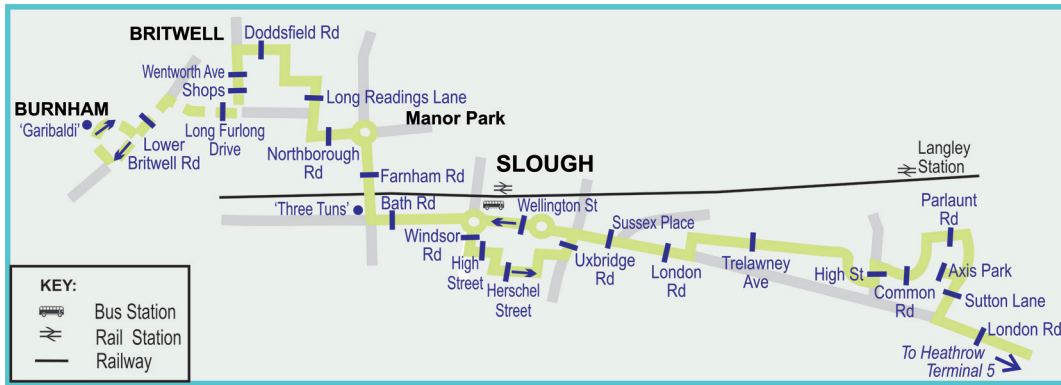

Heathrow Terminal 5 - Slough - Britwell/Burnham

Daytime Frequency
= approximately hourly

Days of week   Sundays and Public Holidays

Burnham , Garibaldi	....	....	0634	0732	0830	0928	1026	1124		1524	1624	1724	1824	1924	2024	2124	2224	2324
Britwell, Shops	....	....	0640	0738	0836	0934	1033	1131		1531	1631	1730	1830	1930	2030	2130	2230	2330
Farnham Road, Essex Avenue	0446	0546	0646	0744	0842	0940	1039	1137		1537	1637	1736	1836	1936	2036	2136	2236	2336
Salt Hill, Three Tuns	0450	0550	0650	0748	0846	0945	1044	1143	then	1543	1642	1741	1841	1941	2041	2141	2241	2341
SLOUGH, Bus Stn [2] ⇌ arr.	0454	0554	0654	0752	0850	0949	1049	1148	every	1548	1646	1745	1845	1945	2045	2145	2245	2345
SLOUGH, Bus Stn [2] ⇌ dep.	0500	0600	0700	0800	0857	0954	1054	1154	hour	1554	1652	1750	1850	1950	2050	2150	2250	....
Trelawney Avenue, Shops	0506	0606	0706	0806	0904	1002	1102	1202	until	1602	1659	1757	1857	1957	2057	2157	2257	....
Tamar Way	0509	0609	0709	0809	0907	1006	1106	1206		1606	1703	1800	1900	2000	2100	2200	2300	....
Axis Park	0512	0612	0712	0812	0911	1010	1110	1210		1610	1706	1803	1903	2003	2103	2203	2303	....
Colnbrook, Sutton Lane/Brands Hill	0513	0613	0713	0813	0912	1012	1112	1212		1612	1708	1804	1904	2004	2104	2204	2304	....
HEATHROW, Terminal 5	0519	0619	0719	0819	0919	1019	1119	1219		1619	1715	1810	1910	2010	2110	2210	2310	....

Days of week   Sundays and Public Holidays

HEATHROW, Terminal 5	0536	0636	0736	0836	0931	1026	1126		1526	1631	1736	1836	1936	2036	2136	2236	2336
Colnbrook, Sutton Lane/Brands Hill	0542	0642	0742	0842	0937	1033	1133		1533	1638	1742	1842	1942	2042	2142	2242	2342
Axis Park	0543	0643	0743	0843	0938	1035	1135		1535	1640	1743	1843	1943	2043	2143	2243	2343
Tamar Way	0546	0646	0746	0846	0941	1038	1139	then	1539	1643	1746	1846	1946	2046	2146	2246	2346
Trelawney Avenue, Shops	0549	0649	0749	0849	0944	1041	1142	every	1542	1646	1749	1849	1949	2049	2149	2249	2349
SLOUGH, Bus Stn [7] ⇌ arr.	0556	0656	0756	0856	0955	1052	1153	hour	1553	1657	1757	1857	1957	2057	2157	2257	2357
SLOUGH, Bus Stn [7] ⇌ dep.	0556	0656	0756	0856	0955	1053	1155	until	1555	1700	1800	1900	2000	2100	2200	2300	....
Salt Hill, Three Tuns	0600	0700	0800	0900	0959	1057	1200		1600	1704	1804	1904	2004	2104	2204	2304	....
Farnham Road, Essex Avenue	0603	0703	0803	0903	1003	1102	1205		1605	1708	1808	1908	2008	2108	2208	2308	....
Britwell, Shops	0609	0709	0809	0909	1009	1108	1212		1612	1714	1814	1914	2014	2114	2214	2314	....
Burnham , Garibaldi	0615	0715	0815	0915	1015	1115	1220		1620	1720	1820	1920	2020	2120	2220	2320	....

Codes:

⇌ : Rail Station nearby

The Airport Travelcard provides discounted travel for all airport employees on selected bus and coach routes. There are also Saver Tickets which are discounted one-way tickets sold in books of 12.

Tickets can be purchased from the Mobile Commuter Centre, the Airport Commuter Centre at BA Waterside, or by calling 020 8745 2680, or on line at www.airport-commuter.co.uk

Public Holidays 2008 - 2010