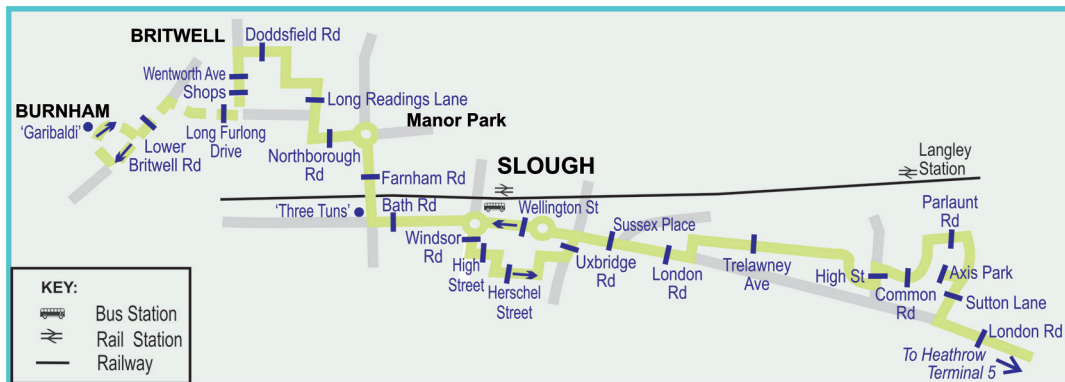

Heathrow Terminal 5 - Slough - Britwell/Burnham

via Langley

Daytime Frequency
= every 60 minutes

Days of week Mondays to Saturdays (except Public Holidays)

Britwell, Shops	0435	0535	0630	0650	0737	0811	0845	0918	0949	1019	1049	1449	1522	1556	1630	
Farnham Road, Essex Avenue	0441	0541	0636	0657	0745	0819	0853	0925	0956	1026	1056	1456	1529	1603	1637	
Salt Hill, Three Tuns	0446	0546	0642	0704	0752	0828	0901	0932	1002	1032	1102	then	1502	1535	1609	1643
SLOUGH, Bus Stn [2] A arr.	0450	0550	0647	0710	0758	0834	0907	0937	1007	1037	1107	every	1507	1540	1615	1650
SLOUGH, Bus Stn [2] A dep.	0455	0555	0652	0715	0803	0839	0912	0942	1012	1042	1112	30	1512	1545	1620	1655
Slough High Street, Observatory	0458	0558	0656	0720	0808	0845	0918	0948	1018	1048	1118	mins.	1518	1551	1626	1701
Trelawney Avenue, Shops	0504	0604	0704	0729	0818	0854	0926	0956	1026	1056	1126	until	1526	1600	1635	1710
Tamar Way	0508	0608	0708	0733	0823	0859	0930	1000	1030	1100	1130		1530	1604	1639	1714
Axis Park	0511	0611	0713	0738	0828	0904	0935	1005	1035	1105	1135		1535	1609	1644	1719
Colnbrook, Sutton Lane/Brands Hill	0512	0612	0714	0740	0830	0906	0937	1007	1037	1107	1137		1537	1611	1646	1721
HEATHROW, Terminal 5	0518	0618	0721	0748	0838	0913	0944	1014	1044	1114	1144		1544	1618	1653	1728

Burnham, Garibaldi	...	...	...	...	...	2024	2124	2224	2324
Britwell, Shops	1704	1738	1813	1853	1930	2030	2130	2230	2330
Farnham Road, Essex Avenue	1711	1745	1820	1900	1936	2036	2136	2236	2336
Salt Hill, Three Tuns	1717	1751	1826	1905	1941	2041	2141	2241	2341
SLOUGH, Bus Stn [2] A arr.	1724	1758	1832	1910	1945	2045	2145	2245	2345
SLOUGH, Bus Stn [2] A dep.	1729	1802	1835	....	1950	2050	2150	2250	....
Slough High Street, Observatory	1735	1808	1840	....	....	....	....	....	....
Trelawney Avenue, Shops	1745	1818	1850	....	1957	2057	2157	2257	....
Tamar Way	1749	1822	1854	....	2000	2100	2200	2300	....
Axis Park	1754	1827	1859	....	2003	2103	2203	2303	....
Colnbrook, Sutton Lane/Brands Hill	1756	1829	1900	....	2004	2104	2204	2304	....
HEATHROW, Terminal 5	1803	1836	1906	....	2010	2110	2210	2310	....

Code:
⚡ : Rail Station nearby

Days of week Saturdays